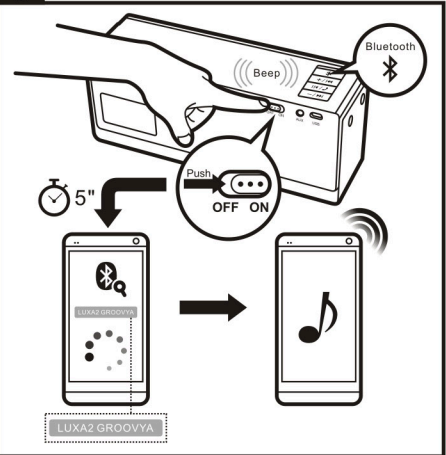

LUXA²
A Division of Thermaltake

Groovy 
Wireless Stereo Speaker

QUICK START GUIDE

GroovyA

Package Contents

Buttons & Controls

Charging your GroovyA

LED Light Indicator

Bluetooth Pairing

Connection Refresh

AUX-IN

Controls & Functions

Skip back:

Press the volume down button for 0.5 seconds.

Volume down:

Press and hold the volume down button until desired level reached.