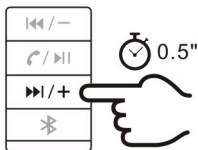

Skip forward:

Press the volume up button for 0.5 seconds.