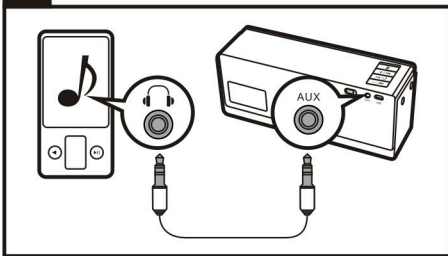

LUXA²
A Division of Thermaltake

Groovy 
Wireless Stereo Speaker

QUICK START GUIDE

GroovyA

Package Contents

Buttons & Controls

Charging your GroovyA

LED Light Indicator

Bluetooth Pairing

Connection Refresh

AUX-IN

Controls & Functions

Skip back:

Press the volume down button for 0.5 seconds.

Volume down:

Press and hold the volume down button until desired level reached.