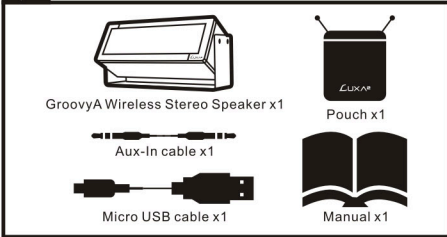

LUXA²
A Division of Thermaltake

Groovy 
Wireless Stereo Speaker

QUICK START GUIDE

GroovyA

Package Contents

Buttons & Controls

Charging your GroovyA

LED Light Indicator

Bluetooth Pairing

Connection Refresh

AUX-IN

Controls & Functions

Skip back:

Press the volume down button for 0.5 seconds.

Volume down:

Press and hold the volume down button until desired level reached.