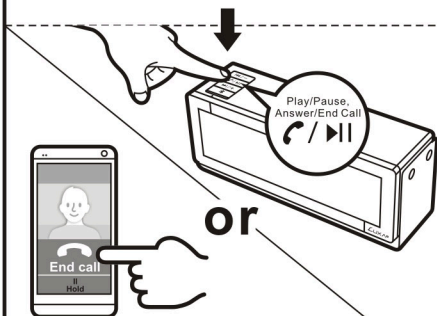

Speakerphone

Make/take conference and group phone calls

The GroovyA is programmed to give incoming calls priority over all other musical functions during operation.

1. When the GroovyA is connected over Bluetooth to your smartphone device and a call is received, the speaker will automatically play a ringtone over the speaker.

2. Press the Play/Pause button on the GroovyA to answer the call over the speaker.

3. To end call simply press Play/Pause button or alternatively on your smartphone.

General Features:

- Total Audio Output 7W(3.5W x2)
- Bluetooth CSR v4.0
- 15° & 30° adjustable angle
- 2200mAh li-polymer battery
- Full charge: 5 hours (0-100%)
- Brushed aluminum construction
- Built-in mic with speakerphone
- LED status indicators
- Aux-in for wired play
- Wireless range up to 33ft (10m)