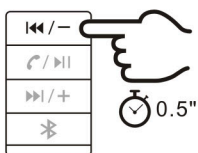

Bluetooth Pairing

Connection Refresh

AUX-IN

Controls & Functions

Skip back:

Press the volume down button for 0.5 seconds.

Volume down:

Press and hold the volume down button until desired level reached.