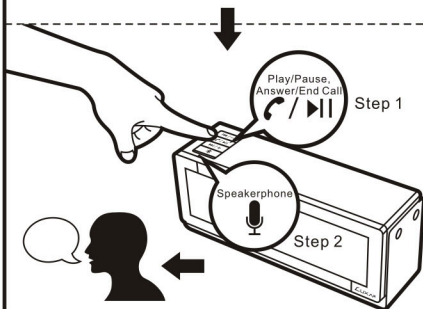

Bluetooth Pairing

Connection Refresh

AUX-IN

Controls & Functions

Skip back:

Press the volume down button for 0.5 seconds.

Volume down:

Press and hold the volume down button until desired level reached.

Play/Pause, Answer/End Call:

Press the Play/pause/call button for 0.5 seconds

Skip forward:

Press the volume up button for 0.5 seconds.

Volume up:

Press and hold the volume up button until desired level reached

Speakerphone

Make/take conference and group phone calls

The GroovyA is programmed to give incoming calls priority over all other musical functions during operation.

1. When the GroovyA is connected over Bluetooth to your smartphone device and a call is received, the speaker will automatically play a ringtone over the speaker.

2. Press the Play/Pause button on the GroovyA to answer the call over the speaker.

3. To end call simply press Play/Pause button or alternatively on your smartphone.

General Features:

- Total Audio Output 7W(3.5W x2)
- Bluetooth CSR v4.0
- 15° & 30° adjustable angle
- 2200mAh li-polymer battery
- Full charge: 5 hours (0-100%)
- Brushed aluminum construction
- Built-in mic with speakerphone
- LED status indicators
- Aux-in for wired play
- Wireless range up to 33ft (10m)