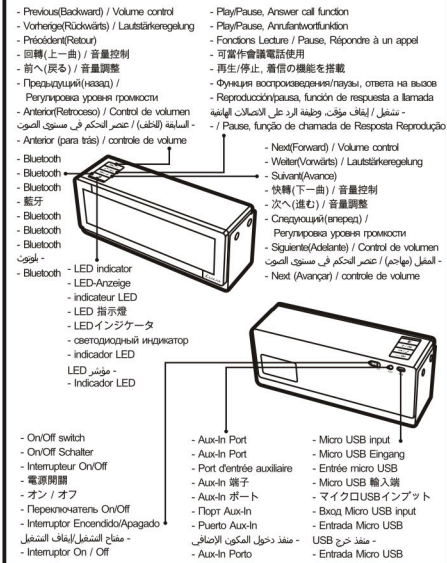

LUXA²
A Division of Thermaltake

Groovy 
Wireless Stereo Speaker

QUICK START GUIDE

GroovyA

Package Contents

Buttons & Controls

Charging your GroovyA

LED Light Indicator

Bluetooth Pairing

Connection Refresh

AUX-IN

Controls & Functions

Skip back:

Press the volume down button for 0.5 seconds.

Volume down:

Press and hold the volume down button until desired level reached.