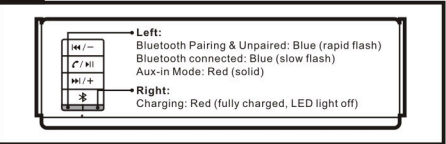

Bluetooth Pairing

Connection Refresh

AUX-IN

Controls & Functions

Skip back:

Press the volume down button for 0.5 seconds.

Volume down:

Press and hold the volume down button until desired level reached.