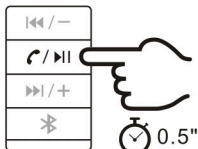

Bluetooth Pairing

Connection Refresh

AUX-IN

Controls & Functions

Skip back:

Press the volume down button for 0.5 seconds.

Volume down:

Press and hold the volume down button until desired level reached.