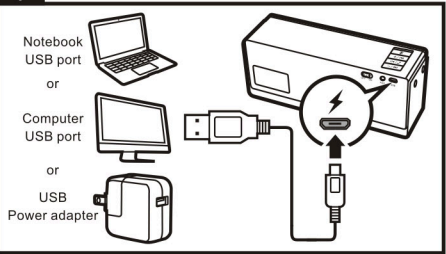

LUXA²
A Division of Thermaltake

Groovy 
Wireless Stereo Speaker

QUICK START GUIDE

GroovyA

Package Contents

Buttons & Controls

Charging your GroovyA

LED Light Indicator

Bluetooth Pairing

Connection Refresh

AUX-IN

Controls & Functions

Skip back:

Press the volume down button for 0.5 seconds.

Volume down:

Press and hold the volume down button until desired level reached.