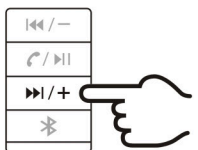

Bluetooth Pairing

Connection Refresh

AUX-IN

Controls & Functions

Skip back:

Press the volume down button for 0.5 seconds.

Volume down:

Press and hold the volume down button until desired level reached.

Play/Pause, Answer/End Call:

Press the Play/pause/call button for 0.5 seconds

Skip forward:

Press the volume up button for 0.5 seconds.

Volume up:

Press and hold the volume up button until desired level reached