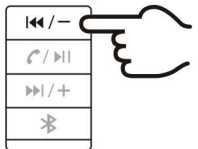

Bluetooth Pairing

Connection Refresh

AUX-IN

Controls & Functions

Skip back:

Press the volume down button for 0.5 seconds.

Volume down:

Press and hold the volume down button until desired level reached.

Play/Pause, Answer/End Call:

Press the Play/pause/call button for 0.5 seconds

Skip forward:

Press the volume up button for 0.5 seconds.

Volume up:

Press and hold the volume up button until desired level reached