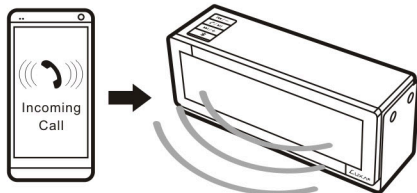

Bluetooth Pairing

Connection Refresh

AUX-IN

Controls & Functions

Skip back:

Press the volume down button for 0.5 seconds.

Volume down:

Press and hold the volume down button until desired level reached.

Play/Pause, Answer/End Call:

Press the Play/pause/call button for 0.5 seconds

Skip forward:

Press the volume up button for 0.5 seconds.

Volume up:

Press and hold the volume up button until desired level reached

Speakerphone

Make/take conference and group phone calls

The GroovyA is programmed to give incoming calls priority over all other musical functions during operation.

1. When the GroovyA is connected over Bluetooth to your smartphone device and a call is received, the speaker will automatically play a ringtone over the speaker.